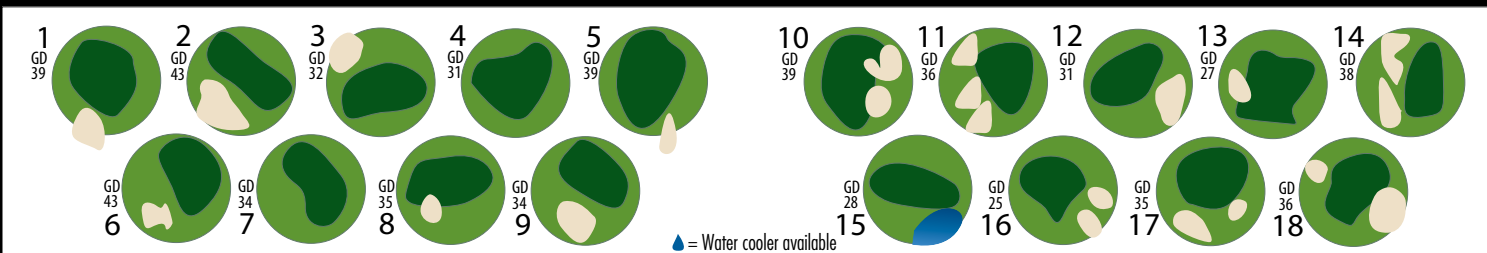

Help us keep your golf course condition up to par. Replace your divots, rake your bunkers and repair your ball marks on the green. You'll appreciate it the next time you play here.

All measurements on yardage guide are from the white tees.

Never operate a cart on the mounds that are covered with high grass.

Golf carts must remain on the cart paths on all par 3 holes.

Respect the cart rule of the day.

JACOBSON
SOLUBLE COURSE DESIGN

Spirit
GOLF MANAGEMENT

Makefield Highlands
Redefining Public Golf

HOLE	REC. HDCP.	1	2	3	4	5	6	7	8	9	OUT	I	10	11	12	13	14	15	16	17	18	IN	TOT	HCP	NET
Black (Back)	0-5	463	456	159	337	331	447	642	195	513	3543	I	469	453	549	284	228	423	490	174	445	3515	7058		
Blue	6-12	414	412	146	321	317	420	599	193	498	3320	N	436	427	519	268	207	407	462	150	423	3299	6619		
White	13-20	382	386	132	305	290	375	551	168	480	3069	T	409	392	496	250	192	380	443	133	393	3088	6157		
Gold	21-29	347	348	120	280	257	360	511	152	458	2833	A	365	348	472	218	179	346	412	126	354	2820	5653		
Match +/-																									
Match +/-		FIX ALL BALL MARKS, REPLACE YOUR DIVOTS AND MAINTAIN YOUR PACE OF PLAY																							
Par		4	4	3	4	4	4	5	3	5	36		4	4	5	4	3	4	5	3	4	36	72		
Red	30+	309	311	109	230	237	341	477	135	413	2562		337	315	427	190	143	264	390	116	321	2503	5065		
Handicap		9	7	17	15	13	1	3	11	5			8	4	10	16	12	2	14	18	6				